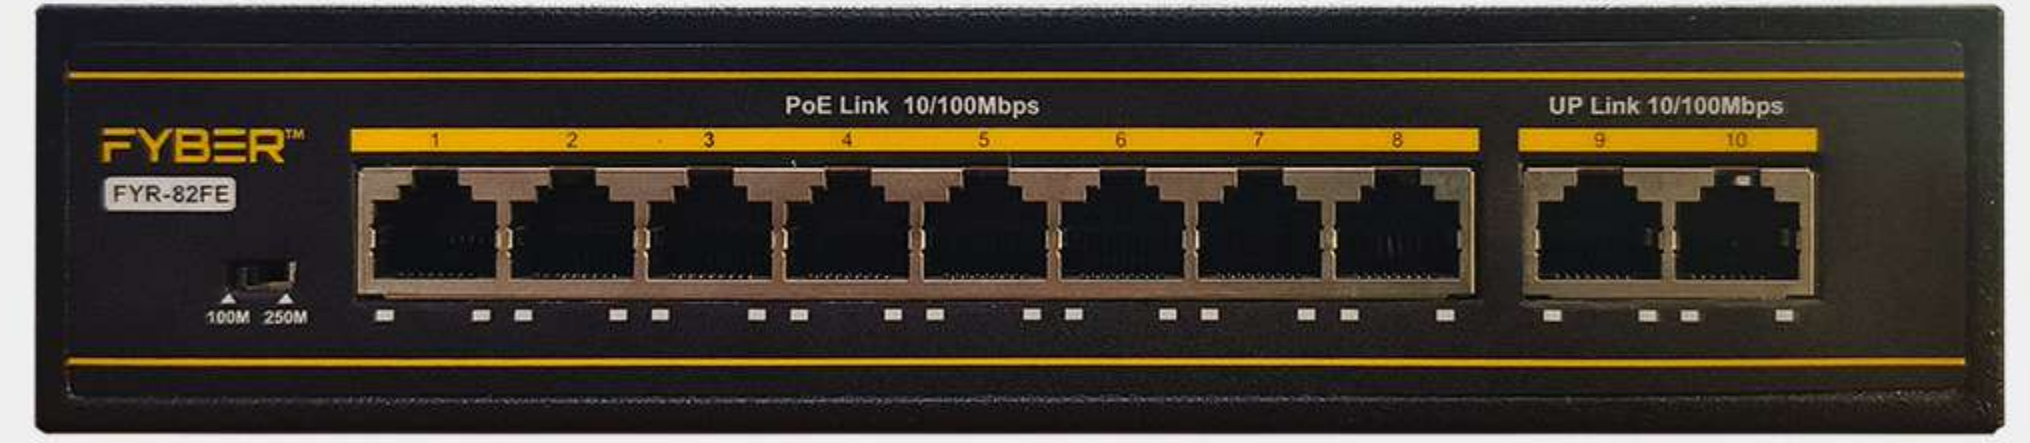

FYR82FE

- 8x10/100Base-TX PoE ports and 2x10/100Base-TX uplink ports