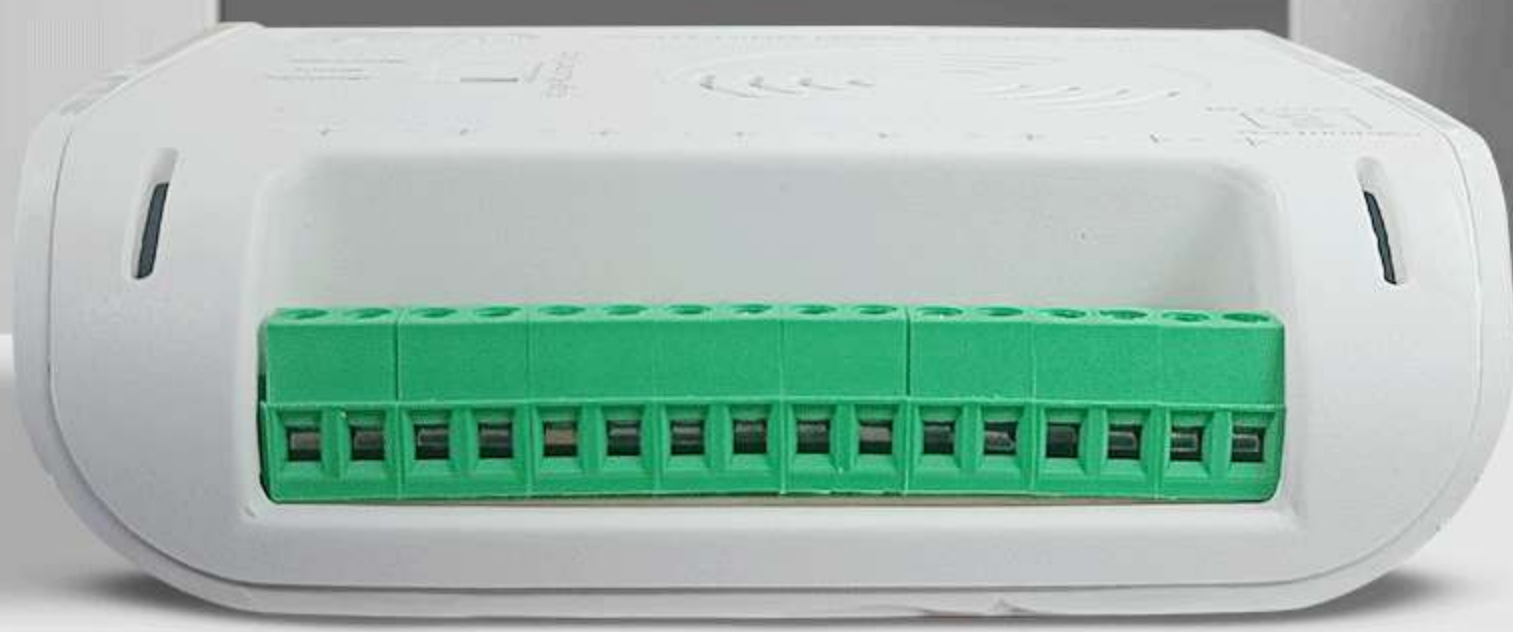

4+1 Surge Protector
With Type C and
USB Charger

SOLAR SOLUTIONS

Single 4G Camera
Solar Solution

Multi IP Cameras
Solar Solution

• Independent Series

Insta Series

Arctic Series

Unite Series