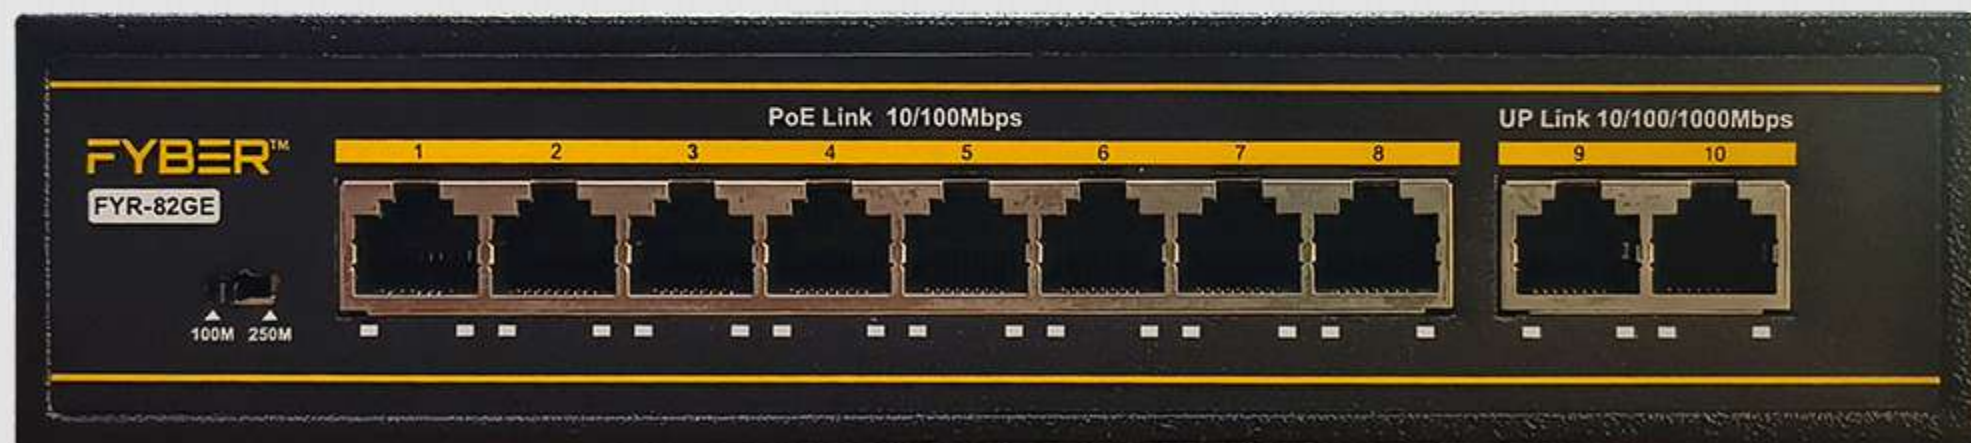

FYR82GE

- 8x10/100Base-TX PoE ports and 2x10/100/1000Base-TX uplink ports