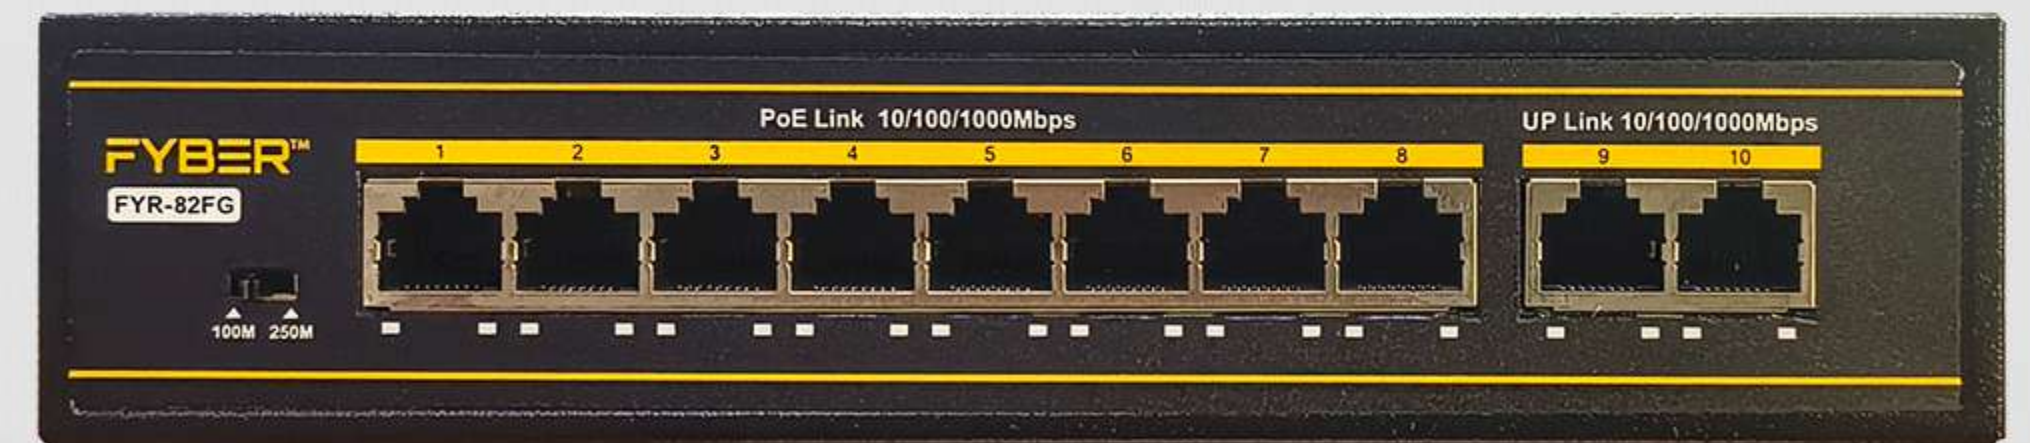

EFFORTLESS POWER & DATA MANAGEMENT WITH POE SWITCHES

Comply with IEEE802.3AF /AT Standards

Plug & Play , No Configuration Required

(10/100)(10/100/1000) Base-TX

Supports 6KV Surge Protection

FYR42FE

- 4x10/100Base-TX PoE ports and 2x10/100Base-TX uplink ports

FYR82FE

- 8x10/100Base-TX PoE ports and 2x10/100Base-TX uplink ports

FYR82GE

- 8x10/100Base-TX PoE ports and 2x10/100/1000Base-TX uplink ports

FYR82FG

- 8x10/100/1000Base-TX PoE ports and 2x10/100/1000Base-TX uplink ports