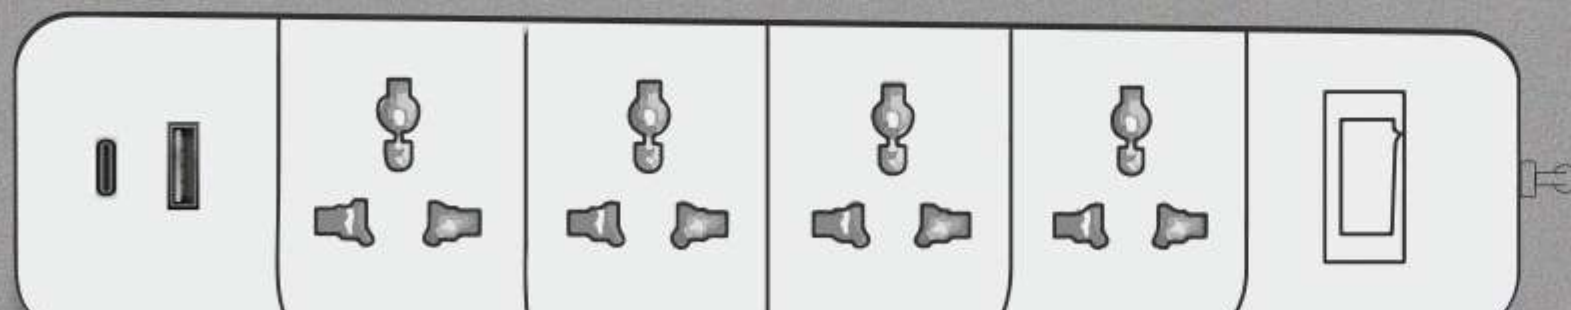

MOV for Surge Protection

Inbuilt Thermal Protection

0.5 Sq.mm Power Cord

ALSO AVAILABLE IN:

4+1 Surge Protector
With Type C and USB Charger

4G CAMERA HYBRID SOLAR CCTV SOLUTION

-  24Ah Li-Ferro Phosphate Battery with BMS
-  12V Constant Output
-  Hybrid Solar Solution
-  MPPT Based Charger with tracking
efficiency > 98%
-  Short Circuit / Overload Protection
-  Reverse Battery / Panel Protection