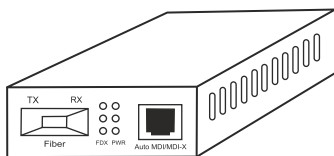

MEDIA CONVERTERS

10/100 Media Converter